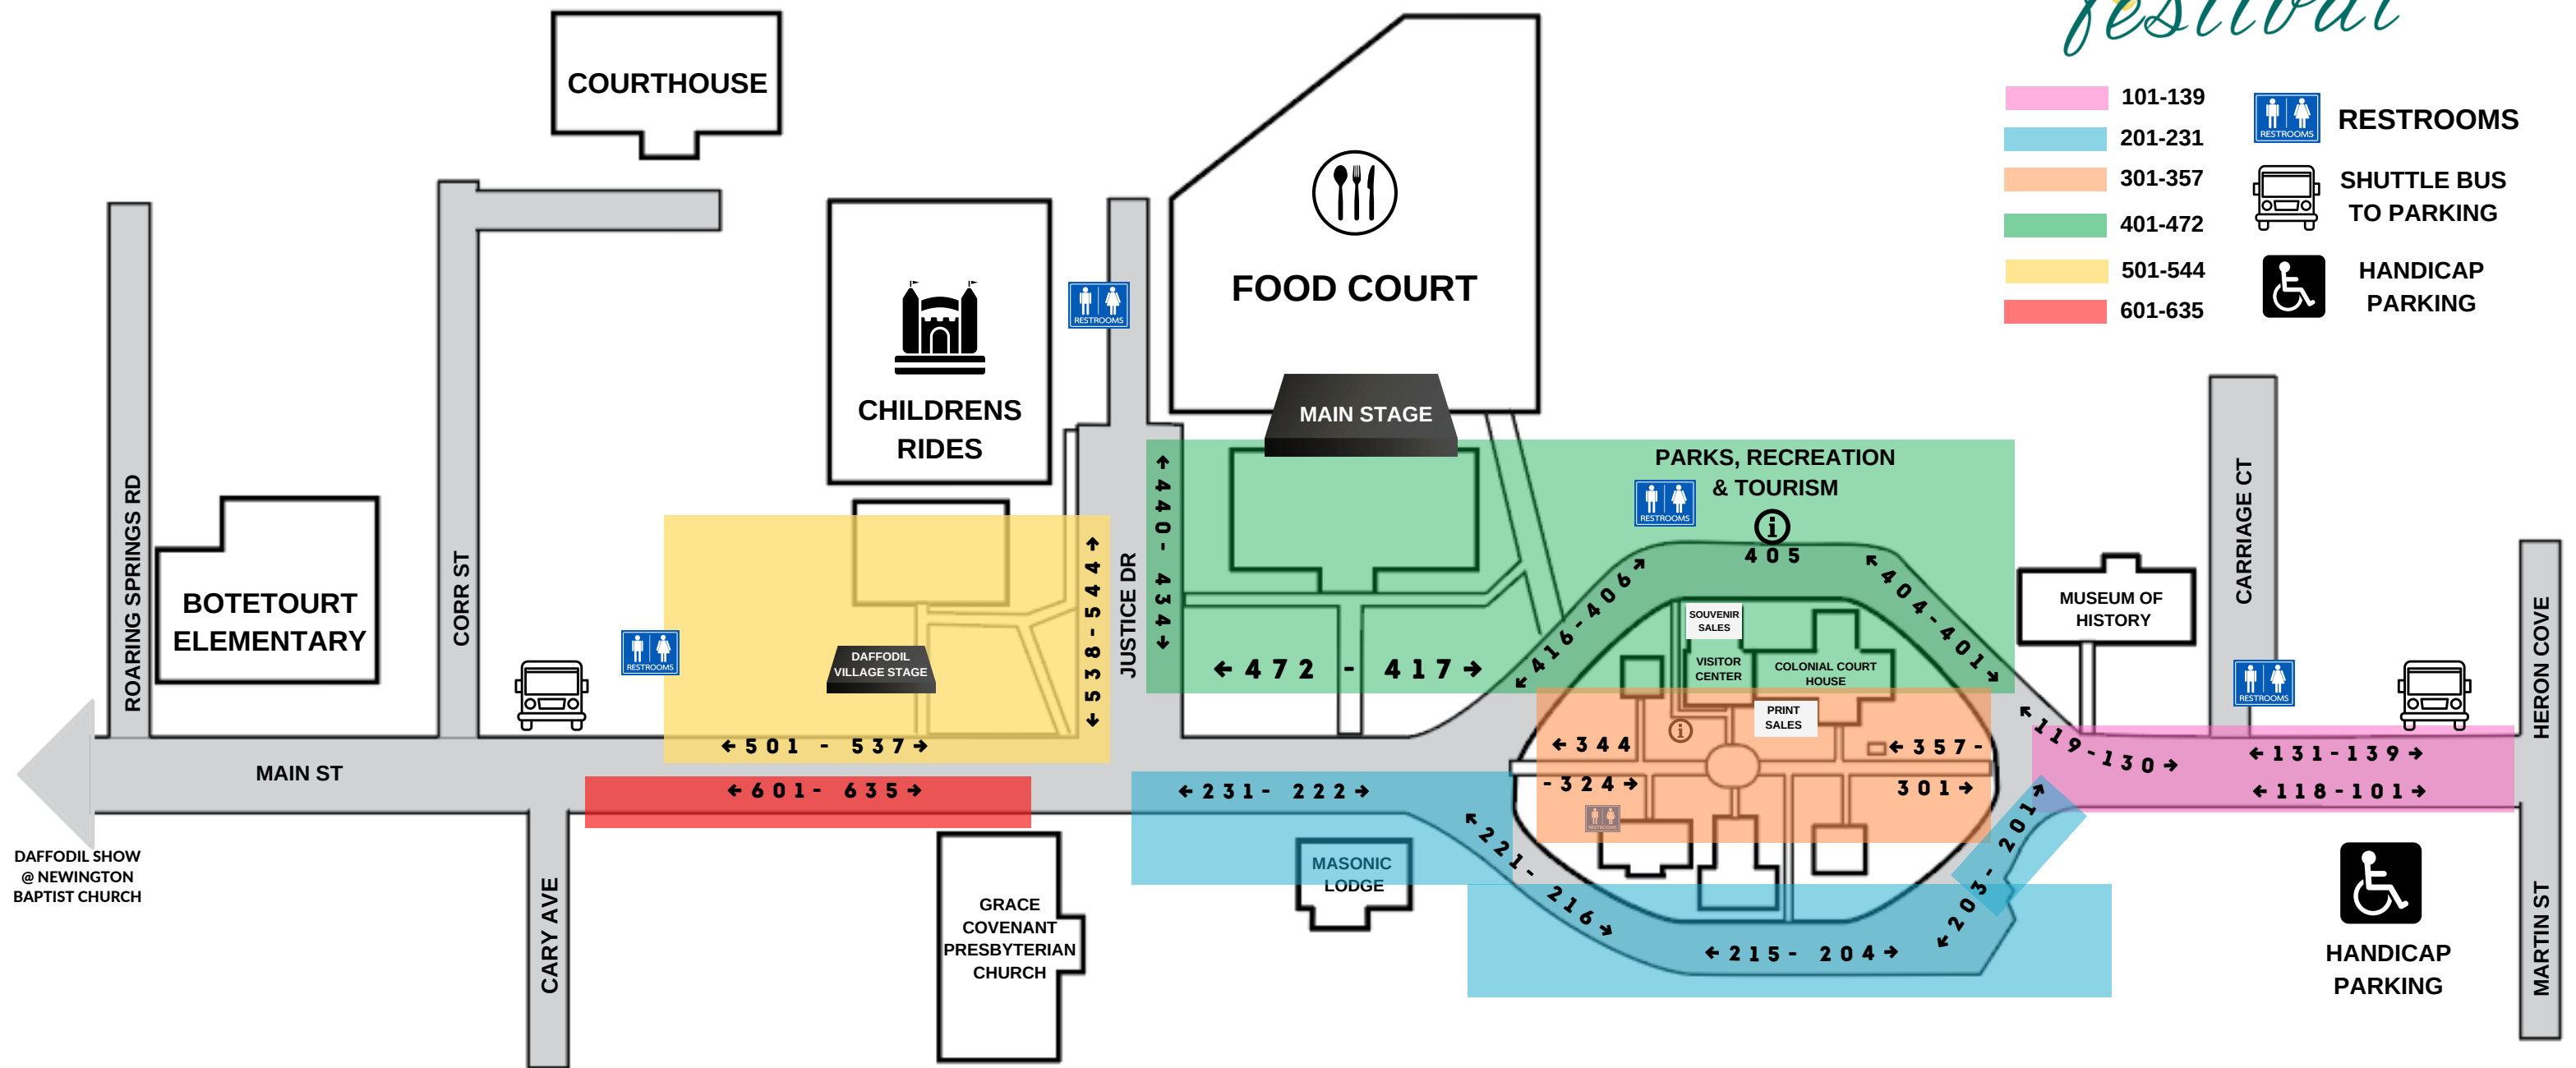

2024 Daffodil Festival

- 101-139
- 201-231
- 301-357
- 401-472
- 501-544
- 601-635
- RESTROOMS
- SHUTTLE BUS TO PARKING
- HANDICAP PARKING

DAFFODIL SHOW
@ NEWINGTON
BAPTIST CHURCH

Saturday

PARADE	10:00AM
VENDORS, FOOD COURT, MAIN STAGE, CHILDREN'S RIDES.....	9:00AM-5:00PM
SHUTTLES TO PARKING.....	8:30AM-5:00PM
OPENING CEREMONIES (MAIN STAGE).....	11:30AM
LIVE MUSIC- WONDERLAND.....	12:00PM-4:00PM
CANNON FIRING DEMONSTRATIONS (TOP OF THE HOUR).....	12:00PM-5:00PM
THE AMAZING MUTT SHOW(DAFFODIL VILLAGE STAGE).....	1:00PM
DAFFODIL SHOW (@ NEWINGTON BAPTIST CHURCH)	2:00PM-5:00PM
PIED PIPER, THE RHYTHM IS GOING TO GET YOU!.....	1:30PM, 2:45PM & 4:00PM (DAFFODIL VILLAGE STAGE)

Sunday

VENDORS, FOOD COURT, MAIN STAGE, CHILDREN'S RIDES.....	12:00PM-5:00PM
SHUTTLES TO PARKING.....	11:30AM-5:00PM
LIVE MUSIC- GOOD SHOT JUDY (MAIN STAGE).....	12:00PM-5:00PM
CANNON FIRING DEMONSTRATIONS (TOP OF THE HOUR).....	12:00PM-5:00PM
DAFFODIL SHOW (@ NEWINGTON BAPTIST CHURCH)	2:00PM-5:00PM
LITTLE MISS DAFFODIL CROWNING (DAFFODIL VILLAGE STAGE).....	1:00PM
PIED PIPER, THE RHYTHM IS GOING TO GET YOU!.....	12:15PM, 2:30PM & 3:45PM (DAFFODIL VILLAGE STAGE)

FOOD VENDORS

Cousins Maine Lobster
 Crabdaddy's
 Spuds Fresh Fries
 Captain Harrell and Sons Seafood
 Big Fat Daddy 's
 The Funnel Cake Factory
 Fun Time Ice Cream
 Papa John's
 Macbrand
 Knights of Columbus
 International Grill
 Simply Street Food Concessions
 Asian Taste
 World's Greatest Funnel Cakes
 Colonial Corn Kettle Corn
 York River Kona Ice
 Old-Fashioned Kettle Korn Company
 Experimental Sweets
 T&T Tasty Travels